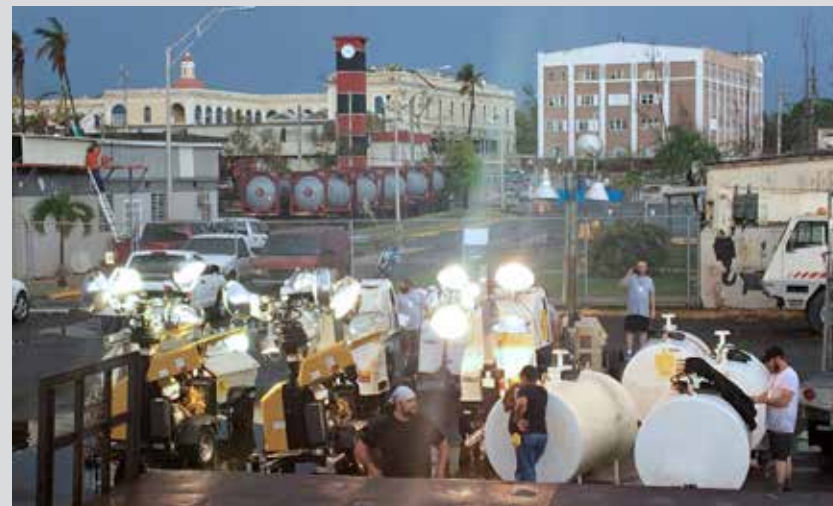

Power Generation & Fuel Supply

POWER SOLUTIONS

Tiger delivers power to some of the most remote locations across the globe. When the power is down or just not available, Tiger Rentals can get you going with our extensive line of generators, light towers, fuel tanks, transformers and other power accessories.

FUEL SOLUTIONS

If it needs fuel, we make sure it gets fuel. Fuel supply and storage is mission critical. Without fuel, generators and other equipment are dead in the water. Tiger Rentals offers many fuel solutions.

Tiger Rentals has a wide range of container options to store and transport fuel, including:

- Gasoline
- Diesel
- Natural Gas
- LNG