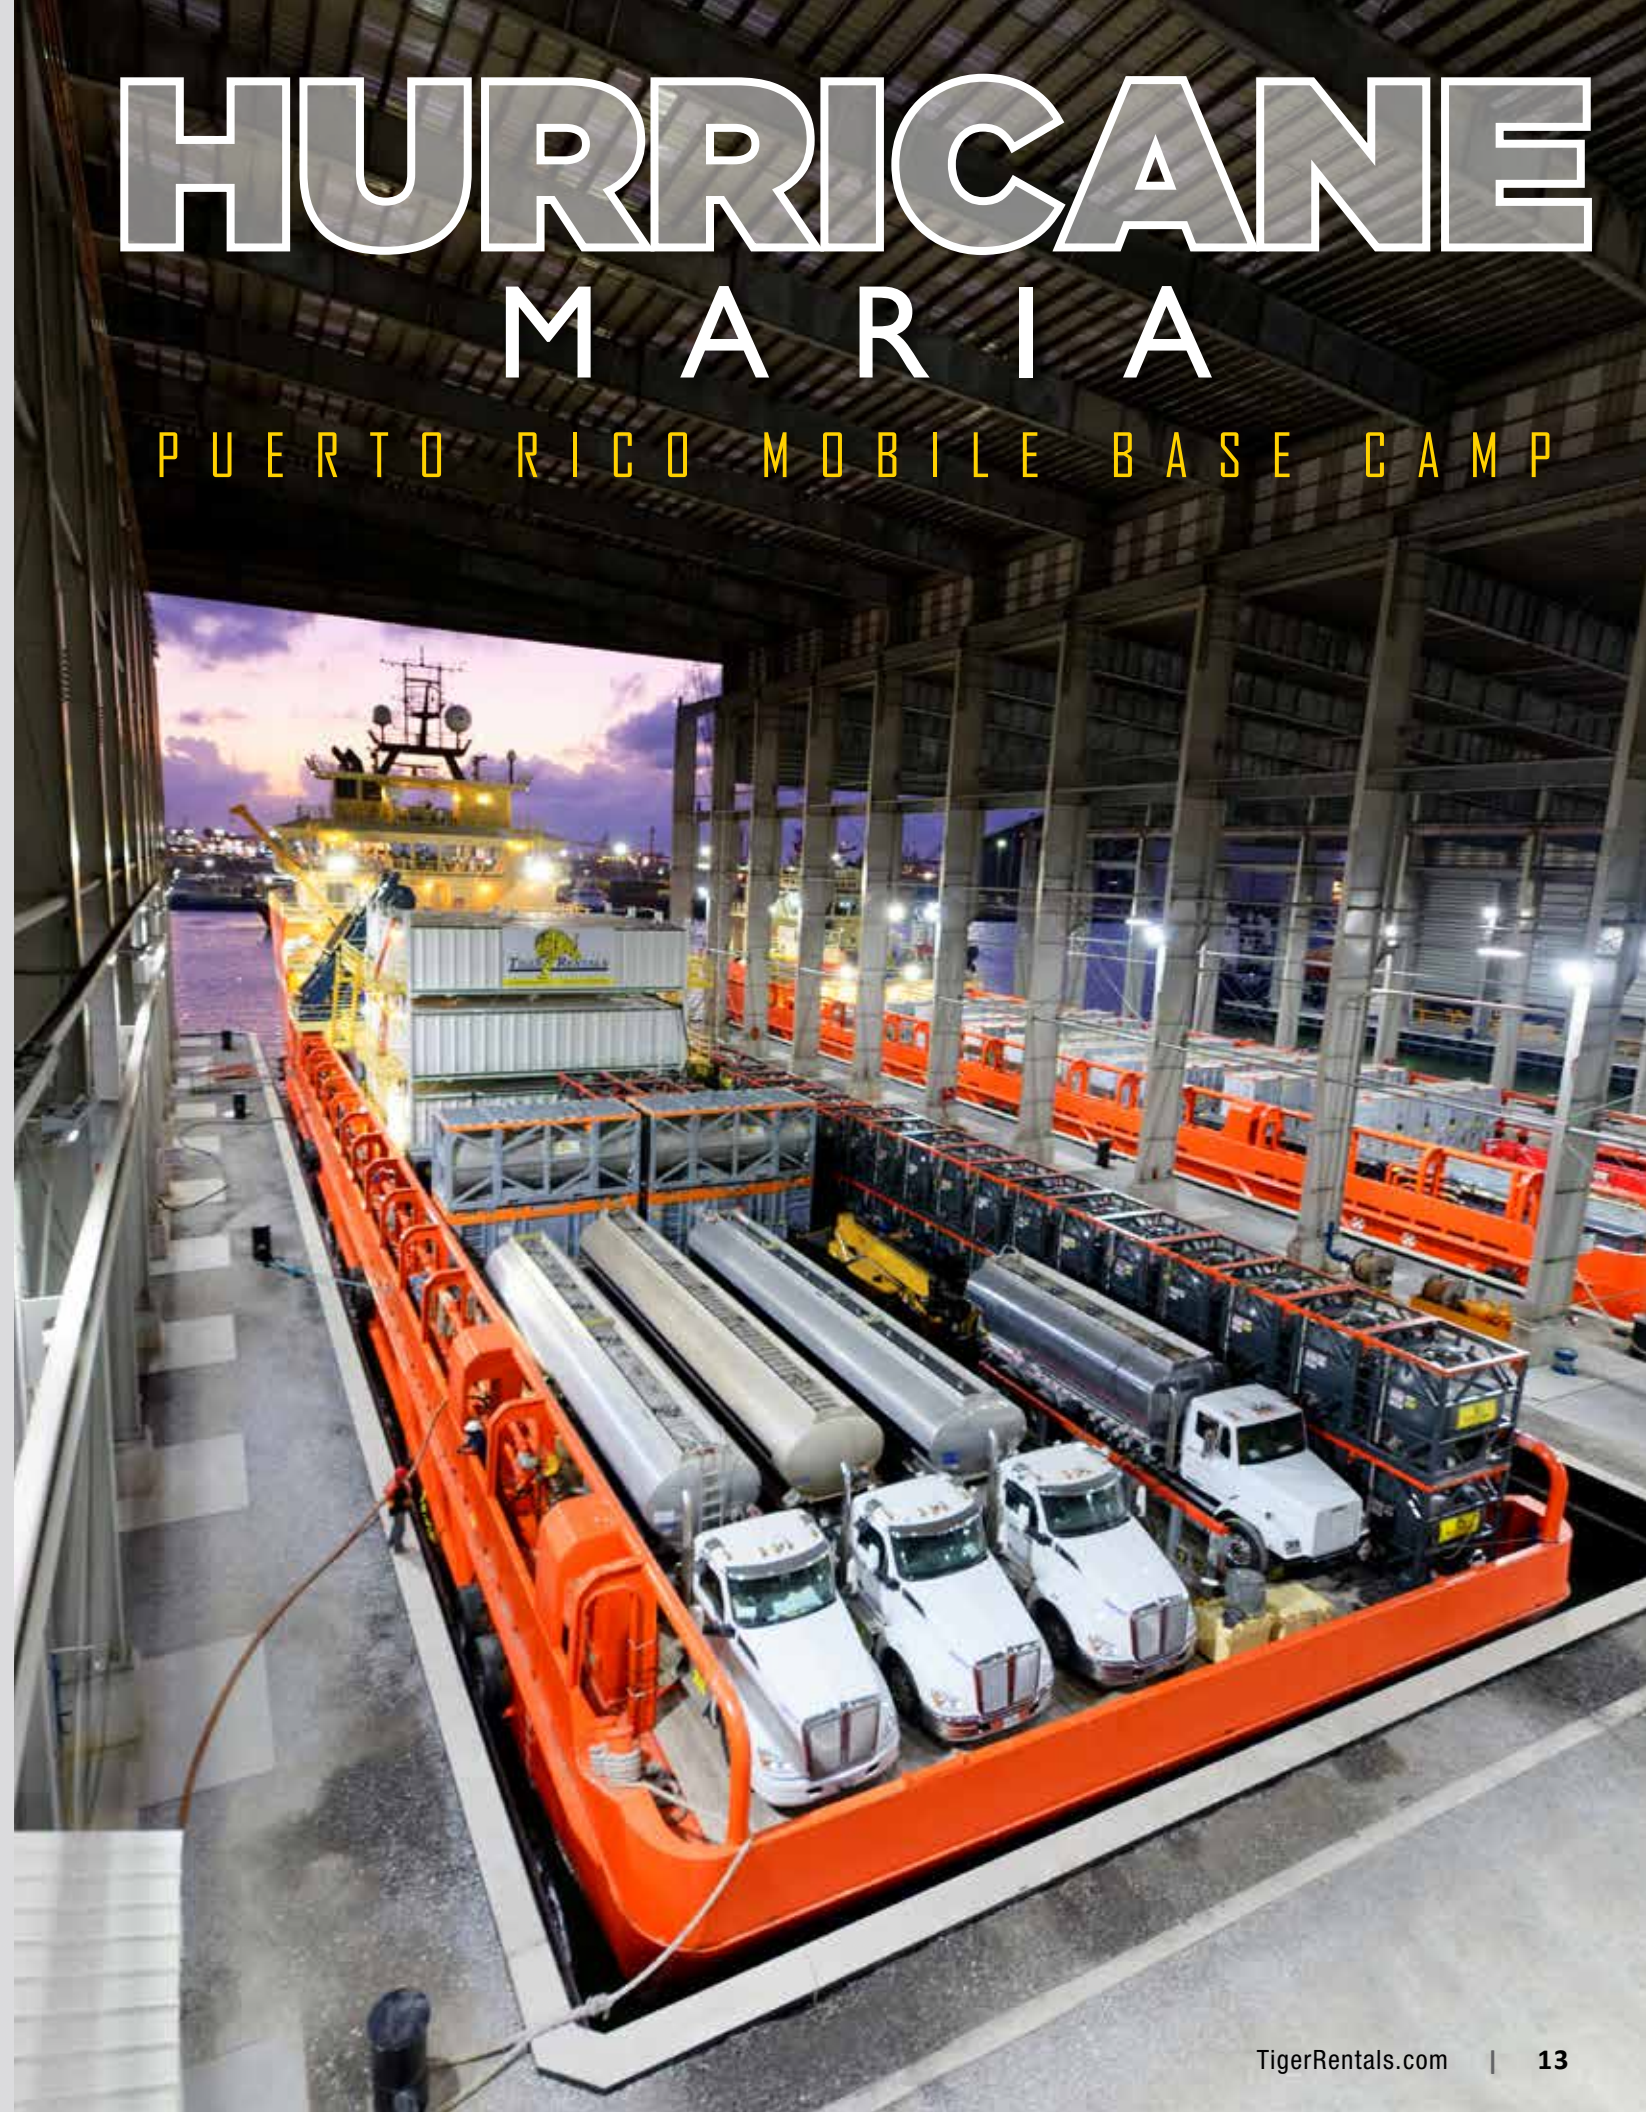

HURRICANE M A R I A

PUERTO RICO MOBILE BASE CAMP