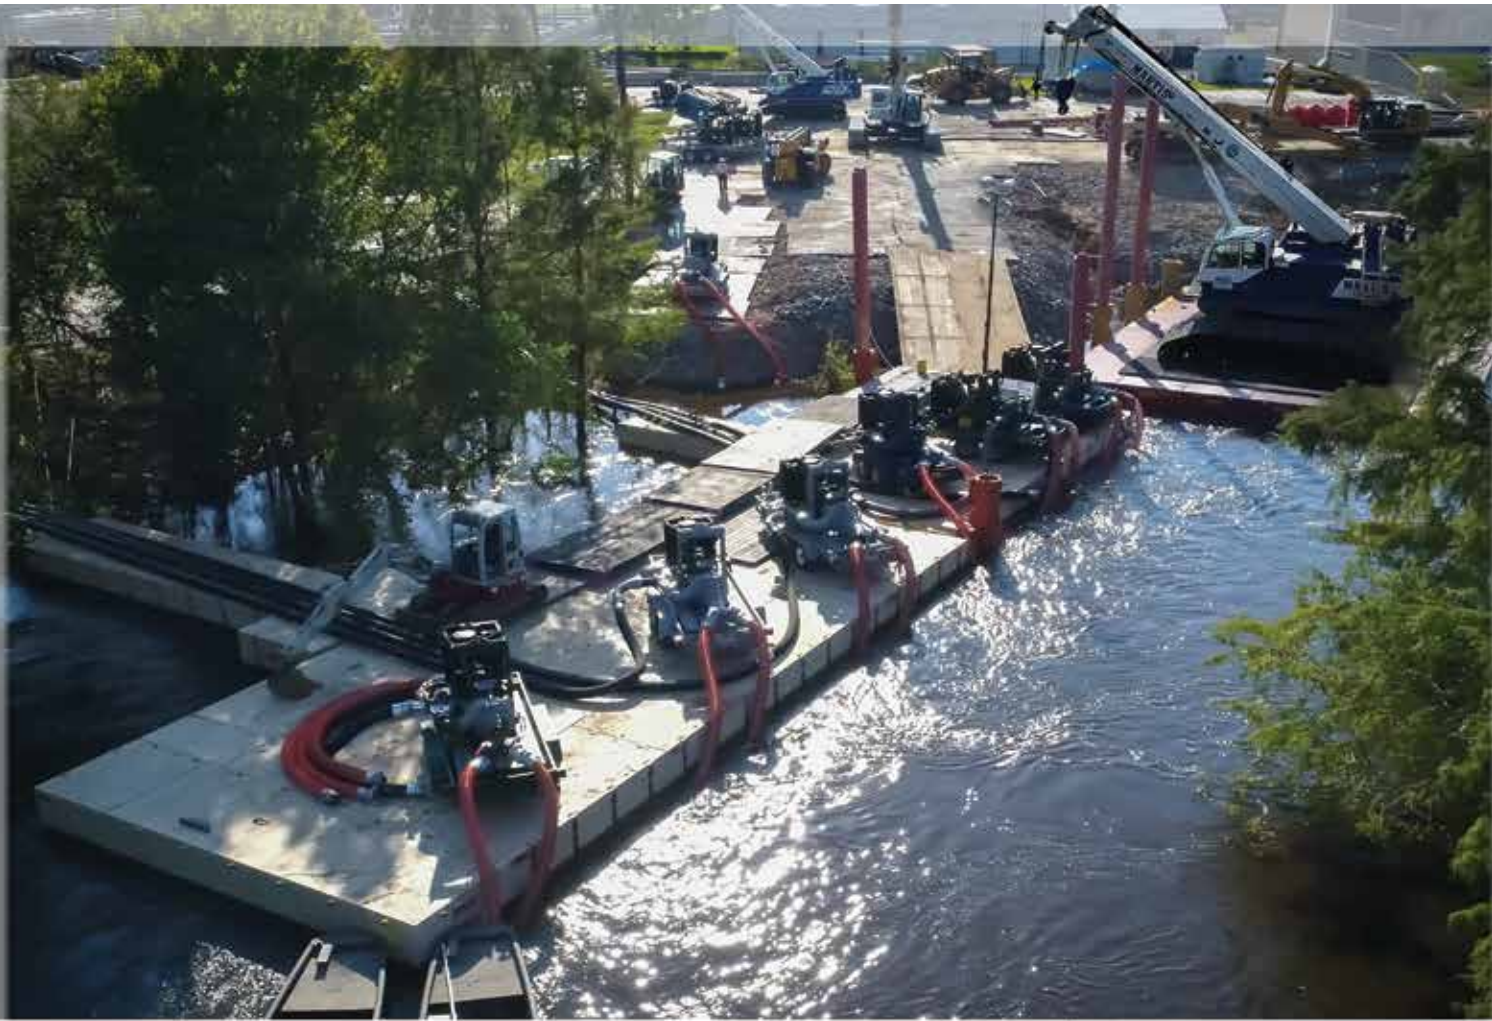

Water Mitigation & Remediation

At Tiger, our team of experts have worked on every major hurricane in the Gulf Coast. We have also provided equipment and services to address fires, explosions, chemical spills and more for the past 10+ years.

PUMPING SOLUTIONS

Tiger has the ability to offer a broad range of pumping solutions in the aftermath of a storm. Whether you need de-watering or your water supply is down, Tiger has the pump you need. Our pumps are used in a variety of applications for energy, industrial, construction and emergency response industries.

Our team of experts have a solid history of solving the most challenging pumping projects under the most extreme circumstances. Tiger has a vast fleet of pumps ready to deploy at any given moment. From large self priming pumps to 60 - 600 horsepower pumps, we have the right equipment and accessories to help you move water and liquids quick and efficiently.

CLEANING SOLUTIONS

Tiger is a trusted name in providing cleaning equipment such as pressure washers and hydroblasters to assist with restoration.

BEAUMONT 2017

HURRICANE
HARVEY WATER RESTORATION

See Tiger's work on the
Beaumont Water
Restoration Project video >

SCAN ME